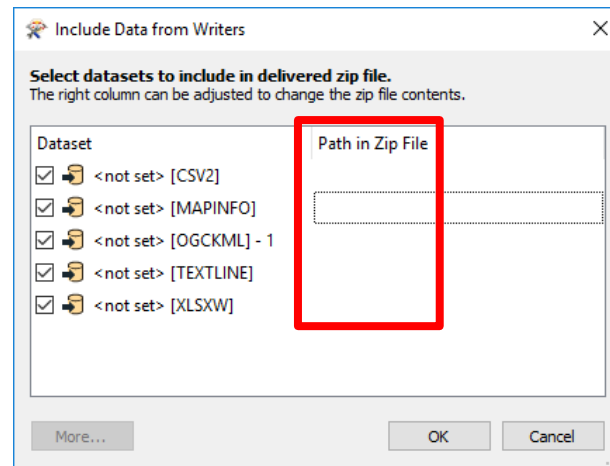

Data přímo v zipu