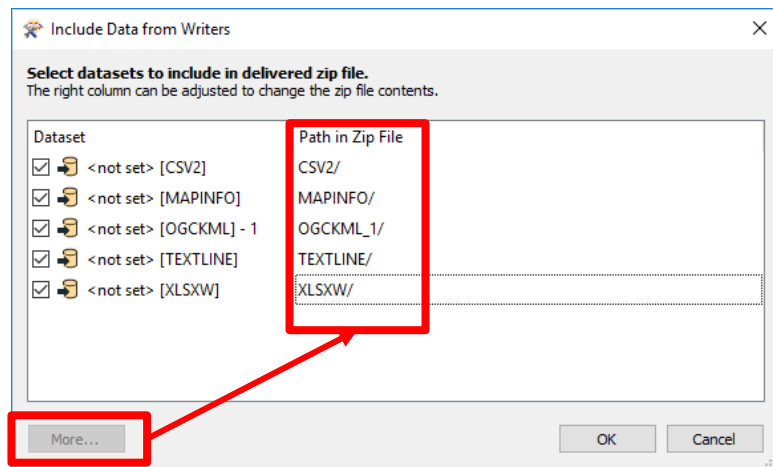

2. Výstup v zipu

- Jak ovlivním obsah stahovaného zipu?

Data v zipu v podsložkách